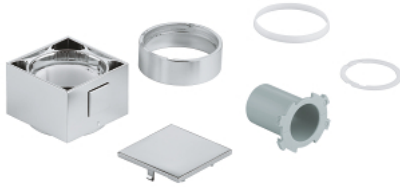

49 091 000 **TEMPERATURE CONTROL HANDLE**

PRODUCT DESCRIPTION

- Colour: chrome
- cube design
- for thermostatic mixer set for final installation
- GROHE SafeStop - safety button at 38°C
- GROHE LongLife finish