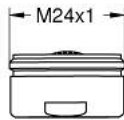

48 159 000 FLOW CONTROL

PRODUCT DESCRIPTION

- Colour: chrome
- external thread
- • M 24 x 1
- • Flow class PCA
- 5.7 l/min at 3 bar
- GROHE SpeedClean - effortless limescale removal