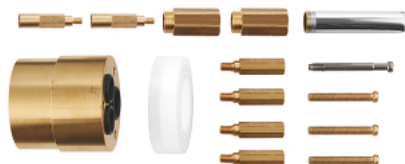

46 343 000 SET DE EXTENSIÓN

DESCRIPCIÓN DEL PRODUCTO

- Colour: Sin acabado
- Longitud: 50 mm
- for universal single-lever mixer for concealed installation 1/2"
- for use with bath and shower mixer
- for use with all trim set designs and surfaces