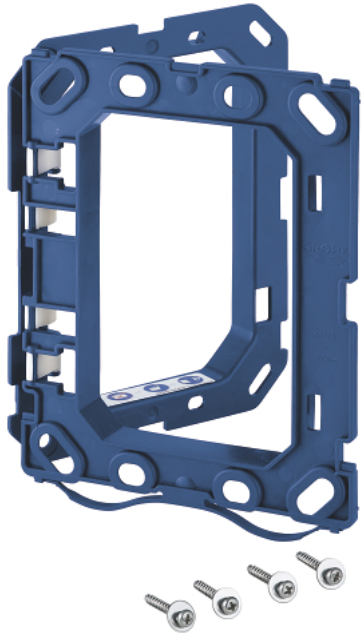

42 358 000 **MOUNTING FRAME**

Pure Freude  
an Wasser

## 42 358 000 **MOUNTING FRAME**

No exploded view is available for this spare part list.

**SPARE PARTS**, June 2008 – now

1: Screw (Spare part-nr. 6636200M)