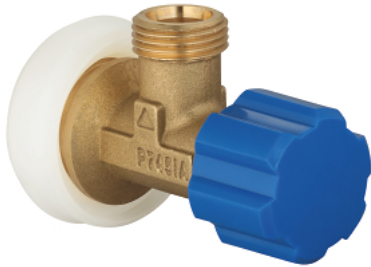

42 343 000 **ANGLE VALVE**

PRODUCT DESCRIPTION

- Colour: chrome