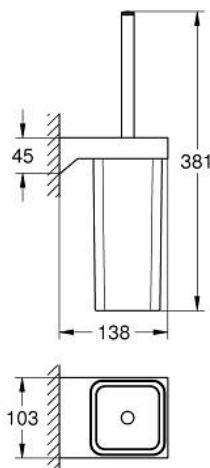

40 857 000 SELECTION CUBE TOILET BRUSH SET

PRODUCT DESCRIPTION

- Colour: chrome
- material: glass / metal
- Wall mounted
- Concealed fastening
- GROHE LongLife finish

40 857 000 SELECTION CUBE TOILET BRUSH SET

SPARE PARTS, March 2016 – now

1: Replacement brush (Spare part-nr. 40868000)

1.1: Replacement brush head (Spare part-nr. 40870000)

2: Spare glass for toilet brush set (Spare part-nr. 40867000)