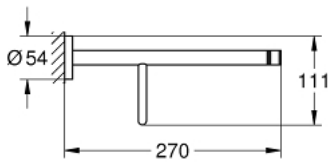

40 800 GN1 ESSENTIALS MULTI BATH TOWEL RACK

PRODUCT DESCRIPTION

- Colour: Brushed cool sunrise
- material: metal
- 604 mm (drilling length 550 mm)
- Concealed fastening
- GROHE LongLife finish
- suitable for screwing (including screws and dowels)