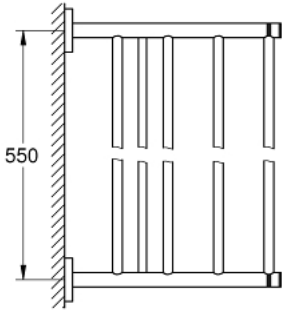

40 800 GN1 ESSENTIALS MULTI BATH TOWEL RACK

PRODUCT DESCRIPTION

- Colour: Brushed cool sunrise
- material: metal
- 604 mm (drilling length 550 mm)
- Concealed fastening
- GROHE LongLife finish
- suitable for screwing (including screws and dowels)