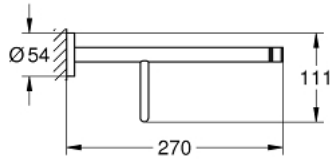

### PRODUCT DESCRIPTION

- Colour: Cool sunrise
- material: metal
- 604 mm (drilling length 550 mm)
- Concealed fastening
- GROHE LongLife finish
- suitable for screwing (including screws and dowels)