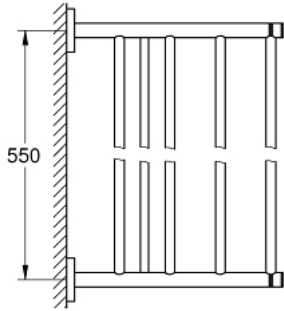

40 800 EN1 ESSENTIALS MULTI BATH TOWEL RACK

PRODUCT DESCRIPTION

- Colour: Brushed nickel
- material: metal
- 604 mm (drilling length 550 mm)
- Concealed fastening
- GROHE LongLife finish
- suitable for screwing (including screws and dowels)