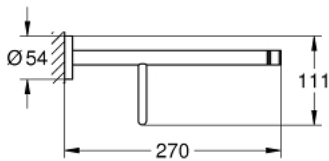

40 800 DL1 ESSENTIALS MULTI BATH TOWEL RACK

PRODUCT DESCRIPTION

- Colour: Brushed warm sunset
- material: metal
- 604 mm (drilling length 550 mm)
- Concealed fastening
- GROHE LongLife finish
- suitable for screwing (including screws and dowels)