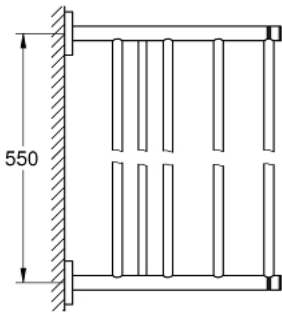

40 800 DL1 ESSENTIALS MULTI BATH TOWEL RACK

PRODUCT DESCRIPTION

- Colour: Brushed warm sunset
- material: metal
- 604 mm (drilling length 550 mm)
- Concealed fastening
- GROHE LongLife finish
- suitable for screwing (including screws and dowels)