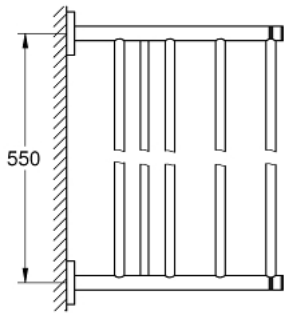

### PRODUCT DESCRIPTION

- Colour: Brushed hard graphite
- material: metal
- 604 mm (drilling length 550 mm)
- Concealed fastening
- GROHE LongLife finish
- suitable for screwing (including screws and dowels)