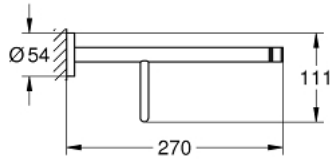

40 800 A01 ESSENTIALS MULTI BATH TOWEL RACK

PRODUCT DESCRIPTION

- Colour: Hard graphite
- material: metal
- 604 mm (drilling length 550 mm)
- Concealed fastening
- GROHE LongLife finish
- suitable for screwing (including screws and dowels)