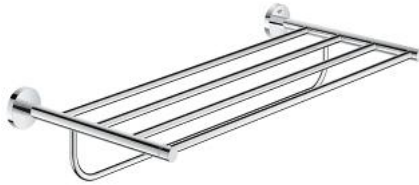

40 800 001 ESSENTIALS MULTI BATH TOWEL RACK

PRODUCT DESCRIPTION

- Colour: chrome
- material: metal
- 604 mm (drilling length 550 mm)
- Concealed fastening
- GROHE LongLife finish
- suitable for screwing (including screws and dowels)