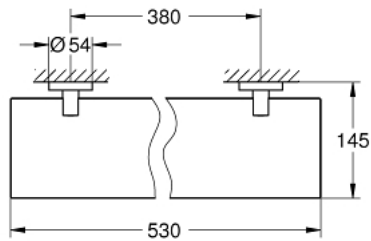

### PRODUCT DESCRIPTION

- Colour: supersteel
- material: glass / metal
- 530 mm (functional length 380 mm)
- Concealed fastening
- GROHE LongLife finish
- Suitable for screwing (including screws and dowels) or gluing (glue 40 915 000 sold separately)
- holding force: max. 5 kg
- the specified holding capacity is valid for static (slowly applied) load and intended use only