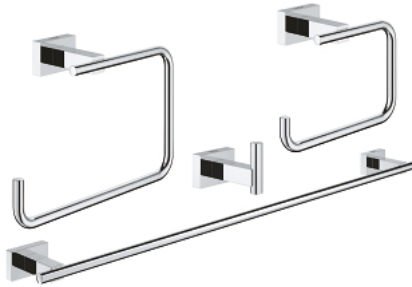

40 778 001 ESSENTIALS CUBE MASTER BATHROOM ACCESSORIES SET 4-IN-1

PRODUCT DESCRIPTION

- Colour: chrome
- material: metal
- robe hook (40 511 001)
- towel ring (40 510 001)
- toilet paper holder (40 507 001)
- towel rail, 558 mm (40 509 001)
- Concealed fastening
- GROHE LongLife finish