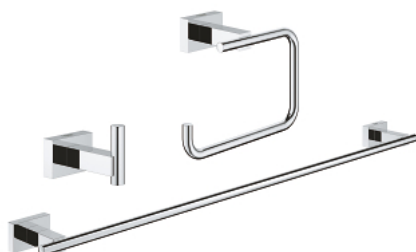

## 40 777 001 ESSENTIALS CUBE GUEST BATHROOM ACCESSORIES SET 3-IN-1

### PRODUCT DESCRIPTION

- Colour: chrome
- material: metal
- robe hook (40 511 001)
- toilet paper holder (40 507 001)
- towel rail, 558 mm (40 509 001)
- Concealed fastening
- GROHE LongLife finish