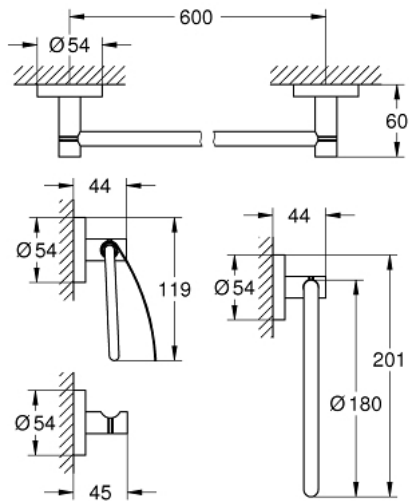

### PRODUCT DESCRIPTION

- Colour: chrome
- material: metal
- towel ring (40 365 001)
- robe hook (40 364 001)
- toilet paper holder (40 367 001)
- towel rail, 600 mm (40 366 001)
- Concealed fastening
- GROHE LongLife finish
- suitable for screwing (including screws and dowels) or gluing (glue 40 915 000 sold separately - 5 x needed)