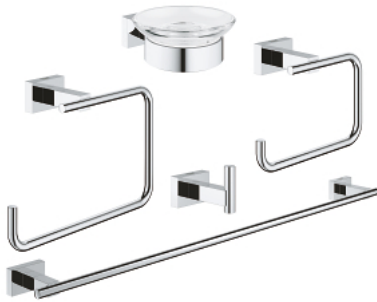

## 40 758 001 ESSENTIALS CUBE MASTER BATHROOM ACCESSORIES SET 5-IN-1

### PRODUCT DESCRIPTION

- Colour: chrome
- material: glass / metal
- soap dish with holder (40 754 001)
- towel rail, 558 mm (40 509 001)
- toilet paper holder (40 507 001)
- robe hook (40 511 001)
- towel ring (40 510 001)
- Concealed fastening
- GROHE LongLife finish

40 758 001 **ESSENTIALS CUBE MASTER BATHROOM ACCESSORIES SET 5-IN-1**

**SPARE PARTS**, November 2014 – now

1: **Soap dish** (Spare part-nr. 40368001)