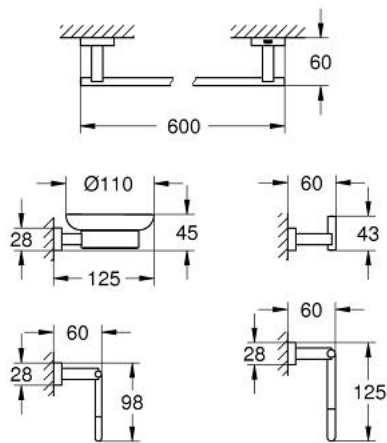

### PRODUCT DESCRIPTION

- Colour: chrome
- material: glass / metal
- soap dish with holder (40 754 001)
- towel rail, 558 mm (40 509 001)
- toilet paper holder (40 507 001)
- robe hook (40 511 001)
- towel ring (40 510 001)
- Concealed fastening
- GROHE LongLife finish

40 758 001 **ESSENTIALS CUBE MASTER BATHROOM ACCESSORIES SET 5-IN-1**

**SPARE PARTS**, November 2014 – now

1: **Soap dish** (Spare part-nr. 40368001)