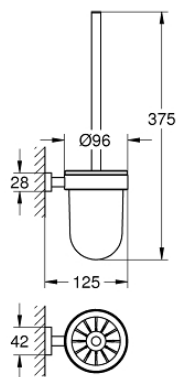

40 513 DC1 ESSENTIALS CUBE TOILET BRUSH SET

PRODUCT DESCRIPTION

- Colour: supersteel
- material: glass / metal
- Wall mounted
- Concealed fastening
- GROHE LongLife finish

40 513 DC1 ESSENTIALS CUBE TOILET BRUSH SET

SPARE PARTS, October 2019 – now

1: Replacement brush (Spare part-nr. 40392DC0)

1.1: Replacement brush head (Spare part-nr. 40791001)

2: Replacement glass (Spare part-nr. 40393000)