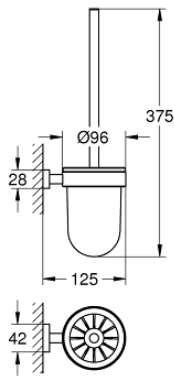

## 40 513 AL1 ESSENTIALS CUBE TOILET BRUSH SET

### PRODUCT DESCRIPTION

- Colour: Brushed hard graphite
- material: glass / metal
- Wall mounted
- Concealed fastening
- GROHE LongLife finish

## 40 513 AL1 ESSENTIALS CUBE TOILET BRUSH SET

**SPARE PARTS**, October 2019 – now

1: Replacement brush (Spare part-nr. 40392AL0)

1.1: Replacement brush head (Spare part-nr. 40791001)

2: Replacement glass (Spare part-nr. 40393000)