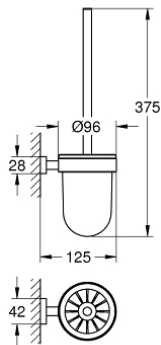

40 513 001 ESSENTIALS CUBE TOILET BRUSH SET

PRODUCT DESCRIPTION

- Colour: chrome
- material: glass / metal
- Wall mounted
- Concealed fastening
- GROHE LongLife finish

40 513 001 ESSENTIALS CUBE TOILET BRUSH SET

SPARE PARTS, October 2014 – now

1: Replacement brush (Spare part-nr. 40392000)

1.1: Replacement brush head (Spare part-nr. 40791001)

2: Replacement glass (Spare part-nr. 40393000)