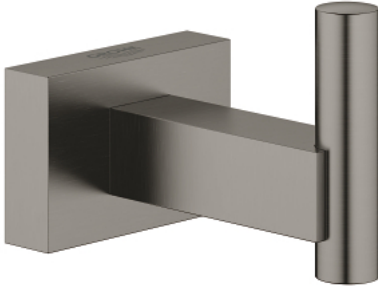

## 40 511 AL1 ESSENTIALS CUBE ROBE HOOK

### PRODUCT DESCRIPTION

- Colour: Brushed hard graphite
- material: metal
- Concealed fastening
- GROHE LongLife finish