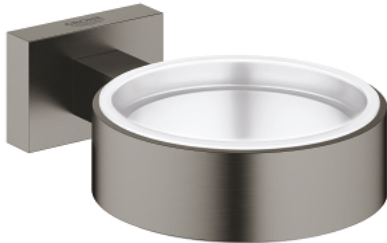

40 508 AL1 ESSENTIALS CUBE HOLDER

PRODUCT DESCRIPTION

- Colour: Brushed hard graphite
- material: metal
- for crystal glass (40 372 001)
- soap dish (40 368 001) or soap dispenser (40 394 001)
- Concealed fastening
- GROHE LongLife finish