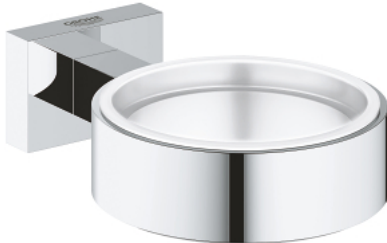

40 508 001 ESSENTIALS CUBE HOLDER

PRODUCT DESCRIPTION

- Colour: chrome
- material: metal
- for crystal glass (40 372 001)
- soap dish (40 368 001) or soap dispenser (40 394 001)
- Concealed fastening
- GROHE LongLife finish