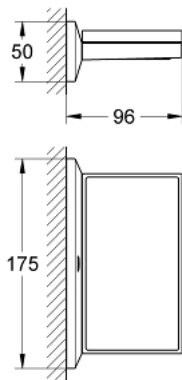

40 504 000 ALLURE BRILLIANT SHELF WITH SOAP DISH

PRODUCT DESCRIPTION

- Colour: chrome
- GROHE LongLife finish

40 504 000 **ALLURE BRILLIANT SHELF WITH SOAP DISH**

SPARE PARTS, September 2010 – now

1: Spare soap dish (Spare part-nr. 40580000)