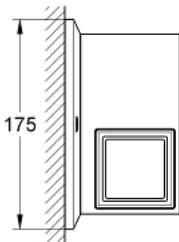

### PRODUCT DESCRIPTION

- Colour: chrome
- material: glass / metal
- Concealed fastening
- GROHE LongLife finish