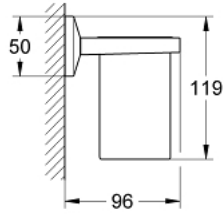

### PRODUCT DESCRIPTION

- Colour: chrome
- material: glass / metal
- Concealed fastening
- GROHE LongLife finish

## 40 503 000 ALLURE BRILLIANT SHELF WITH TUMBLER

**SPARE PARTS**, September 2010 – now

1: Replacement glass (Spare part-nr. 40579000)