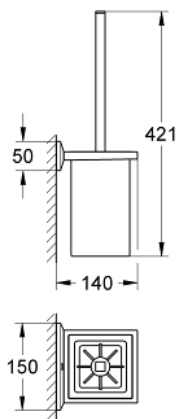

### PRODUCT DESCRIPTION

- Colour: chrome
- material: glass / metal
- Wall mounted
- Concealed fastening
- GROHE LongLife finish

### SPARE PARTS, August 2010 – now

1: Brush (Spare part-nr. 40581000)

1.1: Replacement brush head (Spare part-nr. 40582000)

2: Replacement glass (Spare part-nr. 40583000)