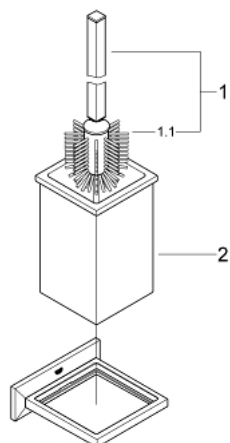

## 40 500 000 ALLURE BRILLIANT TOILET BRUSH SET

### PRODUCT DESCRIPTION

- Colour: chrome
- material: glass / metal
- Wall mounted
- Concealed fastening
- GROHE LongLife finish

### SPARE PARTS, August 2010 – now

1: Brush (Spare part-nr. 40581000)

1.1: Replacement brush head (Spare part-nr. 40582000)

2: Replacement glass (Spare part-nr. 40583000)