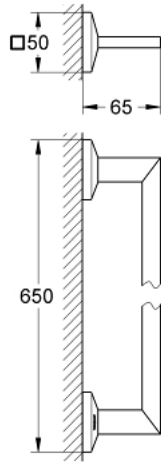

40 497 000 ALLURE BRILLIANT TOWEL RAIL

PRODUCT DESCRIPTION

- Colour: chrome
- 650 mm (drilling length 600 mm)
- material: metal
- Concealed fastening
- GROHE LongLife finish