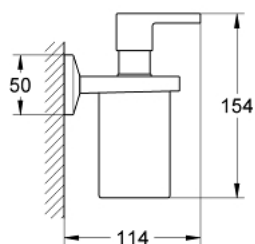

## 40 494 000 ALLURE BRILLIANT HOLDER WITH SOAP DISPENSER

### PRODUCT DESCRIPTION

- Colour: chrome
- material: glass / metal
- filling quantity 150 ml
- Concealed fastening
- GROHE LongLife finish

## 40 494 000 ALLURE BRILLIANT HOLDER WITH SOAP DISPENSER

**SPARE PARTS**, August 2010 – now

1: Spare soap dispenser (Spare part-nr. 40695000)