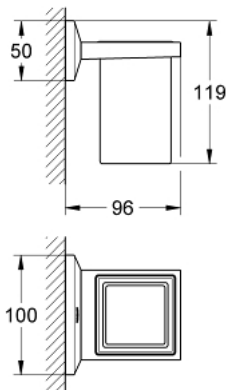

40 493 000 ALLURE BRILLIANT HOLDER WITH TUMBLER

PRODUCT DESCRIPTION

- Colour: chrome
- material: glass / metal
- Concealed fastening
- GROHE LongLife finish

40 493 000 ALLURE BRILLIANT HOLDER WITH TUMBLER

SPARE PARTS, August 2010 – now

1: Replacement glass (Spare part-nr. 40579000)