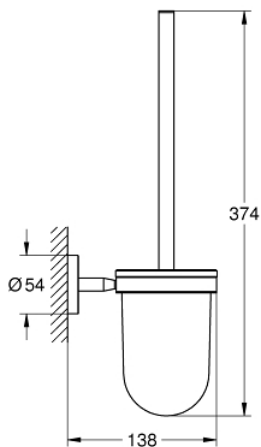

40 463 001 BAUCOSMOPOLITAN TOILET BRUSH SET

PRODUCT DESCRIPTION

- Colour: chrome
- material: glass / metal
- Wall mounted
- Concealed fastening
- GROHE LongLife finish
- Suitable for screwing (including screws and dowels) or gluing (glue 40 915 000 sold separately)
- holding force: max. 5 kg
- the specified holding capacity is valid for static (slowly applied) load and intended use only

40 463 001 BAUCOSMOPOLITAN TOILET BRUSH SET

SPARE PARTS, November 2014 – now

1: Replacement brush (Spare part-nr. 40392000)

1.1: Replacement brush head (Spare part-nr. 40791001)

2: Replacement glass (Spare part-nr. 40589000)