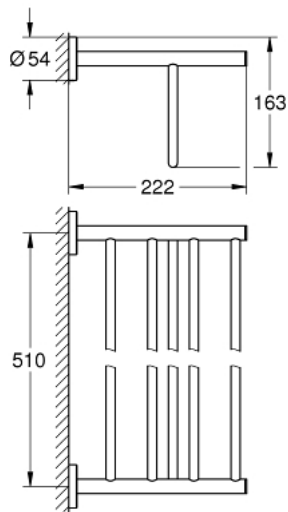

40 462 001 BAUCOSMOPOLITAN MULTI-TOWEL RACK

PRODUCT DESCRIPTION

- Colour: chrome
- material: metal
- 564 mm (drilling length 510 mm)
- Concealed fastening
- GROHE LongLife finish
- suitable for screwing (including screws and dowels)