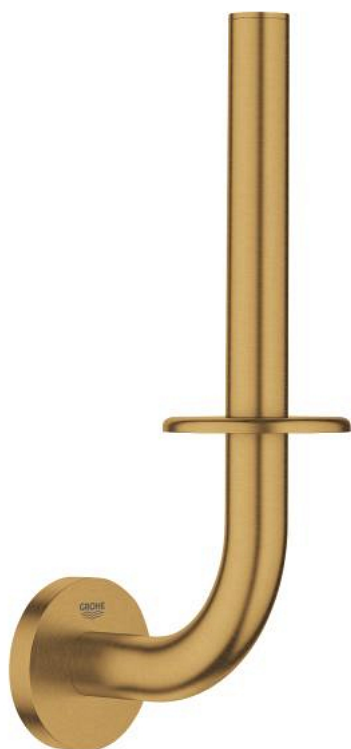

## 40 385 GN1 ESSENTIALS SPARE TOILET PAPER HOLDER

### PRODUCT DESCRIPTION

- Colour: Brushed cool sunrise
- material: metal
- Wall mounted
- Concealed fastening
- GROHE LongLife finish
- Suitable for screwing (including screws and dowels) or gluing (glue 40 915 000 sold separately)
- holding force: max. 5 kg
- the specified holding capacity is valid for static (slowly applied) load and intended use only