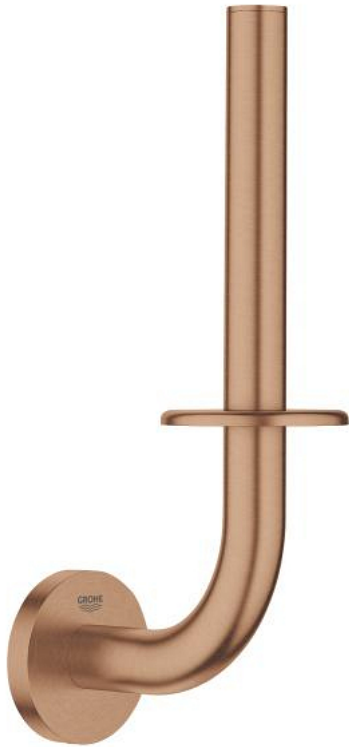

## 40 385 DL1 ESSENTIALS SPARE TOILET PAPER HOLDER

### PRODUCT DESCRIPTION

- Colour: Brushed warm sunset
- material: metal
- Wall mounted
- Concealed fastening
- GROHE LongLife finish
- Suitable for screwing (including screws and dowels) or gluing (glue 40 915 000 sold separately)
- holding force: max. 5 kg
- the specified holding capacity is valid for static (slowly applied) load and intended use only