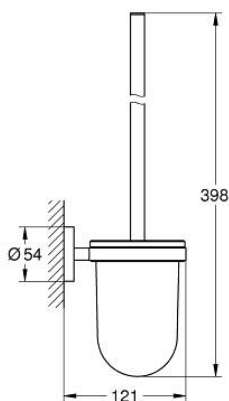

## 40 374 EN1 ESSENTIALS TOILET BRUSH SET

### PRODUCT DESCRIPTION

- Colour: Brushed nickel
- material: glass / metal
- Wall mounted
- Concealed fastening
- GROHE LongLife finish
- Suitable for screwing (including screws and dowels) or gluing (glue 40 915 000 sold separately)
- holding force: max. 5 kg
- the specified holding capacity is valid for static (slowly applied) load and intended use only

### SPARE PARTS, November 2016 – now

- 1: Replacement brush (Spare part-nr. 40392EN0)
- 1.1: Replacement brush head (Spare part-nr. 40791001)
- 2: Replacement glass (Spare part-nr. 40393000)