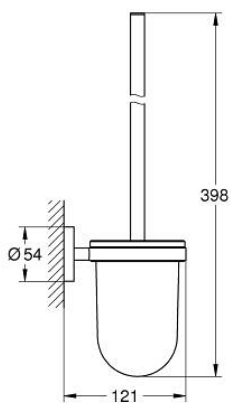

## 40 374 DL1 ESSENTIALS TOILET BRUSH SET

### PRODUCT DESCRIPTION

- Colour: Brushed warm sunset
- material: glass / metal
- Wall mounted
- Concealed fastening
- GROHE LongLife finish
- Suitable for screwing (including screws and dowels) or gluing (glue 40 915 000 sold separately)
- holding force: max. 5 kg
- the specified holding capacity is valid for static (slowly applied) load and intended use only

### SPARE PARTS, November 2016 – now

- 1: Replacement brush (Spare part-nr. 40392DL0)
- 1.1: Replacement brush head (Spare part-nr. 40791001)
- 2: Replacement glass (Spare part-nr. 40393000)