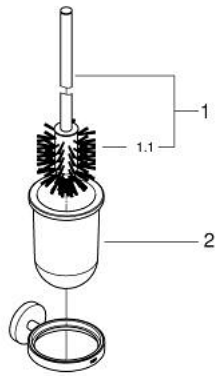

40 374 BE1 ESSENTIALS TOILET BRUSH SET

PRODUCT DESCRIPTION

- Colour: Polished nickel
- material: glass / metal
- Wall mounted
- Concealed fastening
- GROHE LongLife finish
- Suitable for screwing (including screws and dowels) or gluing (glue 40 915 000 sold separately)
- holding force: max. 5 kg
- the specified holding capacity is valid for static (slowly applied) load and intended use only

40 374 BE1 ESSENTIALS TOILET BRUSH SET

SPARE PARTS, November 2016 – now

- 1: Replacement brush (Spare part-nr. 40392BE0)
- 1.1: Replacement brush head (Spare part-nr. 40791001)
- 2: Replacement glass (Spare part-nr. 40393000)