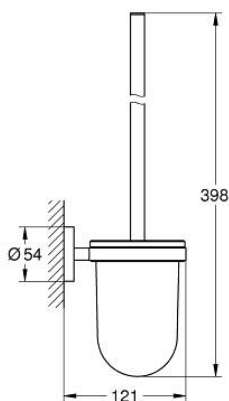

## 40 374 AL1 ESSENTIALS TOILET BRUSH SET

### PRODUCT DESCRIPTION

- Colour: Brushed hard graphite
- material: glass / metal
- Wall mounted
- Concealed fastening
- GROHE LongLife finish
- Suitable for screwing (including screws and dowels) or gluing (glue 40 915 000 sold separately)
- holding force: max. 5 kg
- the specified holding capacity is valid for static (slowly applied) load and intended use only

### SPARE PARTS, November 2016 – now

- 1: Replacement brush (Spare part-nr. 40392AL0)
- 1.1: Replacement brush head (Spare part-nr. 40791001)
- 2: Replacement glass (Spare part-nr. 40393000)