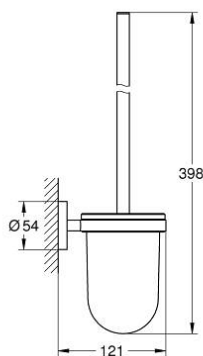

40 374 A01 ESSENTIALS TOILET BRUSH SET

PRODUCT DESCRIPTION

- Colour: Hard graphite
- material: glass / metal
- Wall mounted
- Concealed fastening
- GROHE LongLife finish
- Suitable for screwing (including screws and dowels) or gluing (glue 40 915 000 sold separately)
- holding force: max. 5 kg
- the specified holding capacity is valid for static (slowly applied) load and intended use only

40 374 A01 ESSENTIALS TOILET BRUSH SET

SPARE PARTS, November 2016 – now

- 1: Replacement brush (Spare part-nr. 40392A00)
- 1.1: Replacement brush head (Spare part-nr. 40791001)
- 2: Replacement glass (Spare part-nr. 40393000)