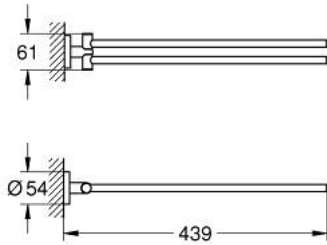

40 371 001 ESSENTIALS TOWEL BAR

PRODUCT DESCRIPTION

- Colour: chrome
- material: metal
- 2 arms, pivotable
- 439 mm
- Concealed fastening
- GROHE LongLife finish
- suitable for screwing (including screws and dowels)