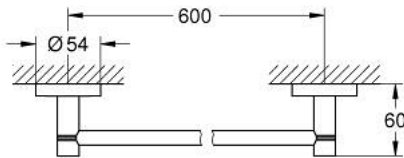

40 366 GN1 ESSENTIALS TOWEL RAIL

PRODUCT DESCRIPTION

- Colour: Brushed cool sunrise
- material: metal
- 654 mm (drilling length 600 mm)
- Concealed fastening
- GROHE LongLife finish
- • Suitable for screwing (including screws and dowels) or gluing (glue 40 915 000 sold separately)
- holding force: max. 10 kg
- the specified holding capacity is valid for static (slowly applied) load and intended use only