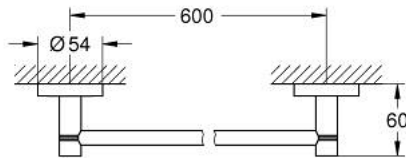

40 366 GL1 ESSENTIALS TOWEL RAIL

PRODUCT DESCRIPTION

- Colour: Cool sunrise
- material: metal
- 654 mm (drilling length 600 mm)
- Concealed fastening
- GROHE LongLife finish
- Suitable for screwing (including screws and dowels) or gluing (glue 40 915 000 sold separately)
- holding force: max. 10 kg
- the specified holding capacity is valid for static (slowly applied) load and intended use only