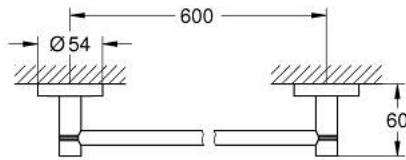

40 366 DA1 ESSENTIALS TOWEL RAIL

PRODUCT DESCRIPTION

- Colour: Warm sunset
- material: metal
- 654 mm (drilling length 600 mm)
- Concealed fastening
- GROHE LongLife finish
- Suitable for screwing (including screws and dowels) or gluing (glue 40 915 000 sold separately)
- holding force: max. 10 kg
- the specified holding capacity is valid for static (slowly applied) load and intended use only