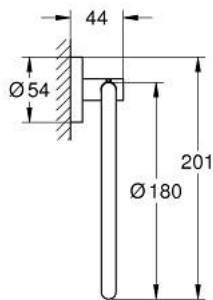

## 40 365 GL1 ESSENTIALS TOWEL RING

### PRODUCT DESCRIPTION

- Colour: Cool sunrise
- material: metal
- Concealed fastening
- GROHE LongLife finish
- Suitable for screwing (including screws and dowels) or gluing (glue 40 915 000 sold separately)
- holding force: max. 5 kg
- the specified holding capacity is valid for static (slowly applied) load and intended use only