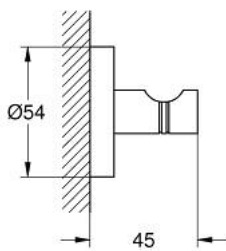

40 364 A01 ESSENTIALS ROBE HOOK

PRODUCT DESCRIPTION

- Colour: Hard graphite
- material: metal
- Concealed fastening
- GROHE LongLife finish
- Suitable for screwing (including screws and dowels) or gluing (glue 40 915 000 sold separately)
- holding force: max. 5 kg
- the specified holding capacity is valid for static (slowly applied) load and intended use only