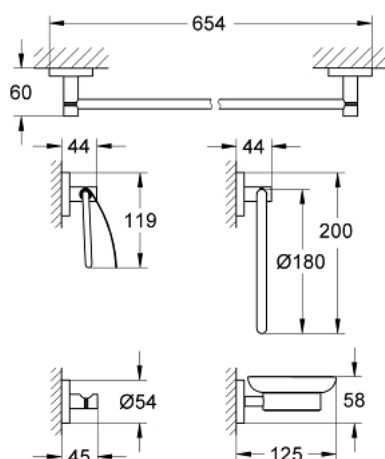

40 344 DC1 ESSENTIALS MASTER BATHROOM ACCESSORIES SET 5-IN-1

PRODUCT DESCRIPTION

- Colour: supersteel
- material: glass / metal
- towel ring (40 365 001)
- towel rail, 600 mm (40 366 001)
- robe hook (40 364 001)
- paper holder with cover (40 367 001)
- soap dish with holder (40 444 001)
- Concealed fastening
- GROHE LongLife finish
- Suitable for screwing (including screws and dowels) or gluing (glue 40 915 000 sold separately)

40 344 DC1 ESSENTIALS MASTER BATHROOM ACCESSORIES SET 5-IN-1

SPARE PARTS, September 2016 – now

1: **Soap dish** (Spare part-nr. 40368001)