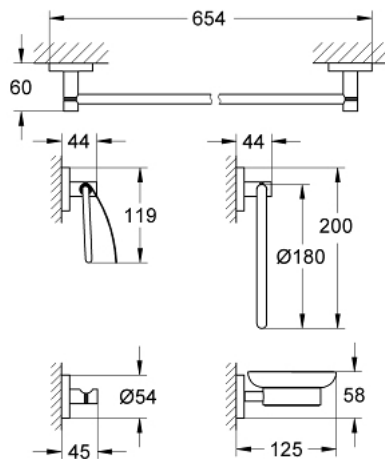

### PRODUCT DESCRIPTION

- Colour: chrome
- material: glass / metal
- towel ring (40 365 001)
- towel rail, 600 mm (40 366 001)
- robe hook (40 364 001)
- paper holder with cover (40 367 001)
- soap dish with holder (40 444 001)
- Concealed fastening
- GROHE LongLife finish
- Suitable for screwing (including screws and dowels) or gluing (glue 40 915 000 sold separately)

40 344 001 **ESSENTIALS MASTER BATHROOM ACCESSORIES SET 5-IN-1**

**SPARE PARTS**, October 2014 – now

1: **Soap dish** (Spare part-nr. 40368001)