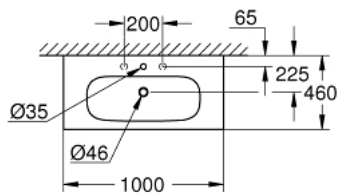

39 585 00H EURO CERAMIC VANITY BASIN 100

PRODUCT DESCRIPTION

- Colour: Alpine white
- Wall hung
- 1 hole punched, 2 holes pre-punched
- with overflow
- 1000 x 460 mm
- suitable for vanity units
- Sanitary ware
- GROHE HyperClean antibacterial glazing
- GROHE AquaCeramic antistick coating