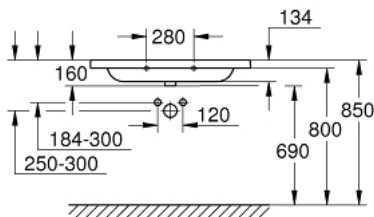

39 585 00H EURO CERAMIC VANITY BASIN 100

PRODUCT DESCRIPTION

- Colour: Alpine white
- Wall hung
- 1 hole punched, 2 holes pre-punched
- with overflow
- 1000 x 460 mm
- suitable for vanity units
- Sanitary ware
- GROHE HyperClean antibacterial glazing
- GROHE AquaCeramic antistick coating