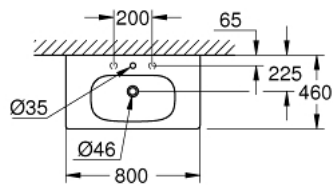

39 584 00H EURO CERAMIC VANITY BASIN 80

PRODUCT DESCRIPTION

- Colour: Alpine white
- Wall hung
- 1 hole punched, 2 holes pre-punched
- with overflow
- 800 x 460 mm
- suitable for vanity units
- Sanitary ware
- GROHE HyperClean antibacterial glazing
- GROHE AquaCeramic antistick coating