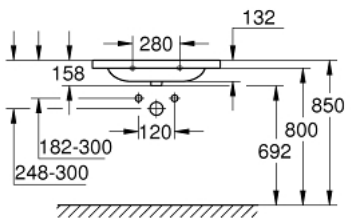

39 584 00H EURO CERAMIC VANITY BASIN 80

PRODUCT DESCRIPTION

- Colour: Alpine white
- Wall hung
- 1 hole punched, 2 holes pre-punched
- with overflow
- 800 x 460 mm
- suitable for vanity units
- Sanitary ware
- GROHE HyperClean antibacterial glazing
- GROHE AquaCeramic antistick coating