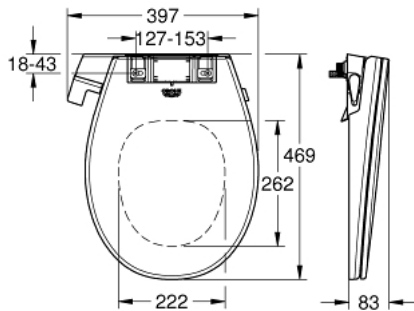

39 557 SH0 MANUAL BIDET SEAT

PRODUCT DESCRIPTION

- Colour: Alpine white
- WC seat with lid
- 2 dedicated spray arms (1 for anal area, 1 for front spray)
- pre- and post-rinsing of spray nozzle with fresh water
- manually operated side handle requires no electricity
- Adjustable spray intensity
- Duroplast WC seat and lid with soft close function
- Includes:
 - seat
 - lid
 - mounting plate
 - housing with two spray arms
 - handle
 - filter

39 557 SH0 MANUAL BIDET SEAT

SPARE PARTS, December 2017 – now

- 1: WC seat and lid (Spare part-nr. 14986SH0)
- 2: fastening (Spare part-nr. 14982000)
- 3: lever (Spare part-nr. 14985F00)
- 4: operating unit (Spare part-nr. 14984SH0)
- 5: Filter (Spare part-nr. 4241300M)