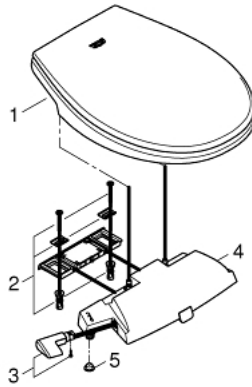

39 557 SH0 MANUAL BIDET SEAT

PRODUCT DESCRIPTION

- Colour: Alpine white
- WC seat with lid
- 2 dedicated spray arms (1 for anal area, 1 for front spray)
- pre- and post-rinsing of spray nozzle with fresh water
- manually operated side handle requires no electricity
- Adjustable spray intensity
- Duroplast WC seat and lid with soft close function
- Includes:
 - seat
 - lid
 - mounting plate
 - housing with two spray arms
 - handle
 - filter

39 557 SH0 MANUAL BIDET SEAT

SPARE PARTS, December 2017 – now

- 1: WC seat and lid (Spare part-nr. 14986SH0)
- 2: fastening (Spare part-nr. 14982000)
- 3: lever (Spare part-nr. 14985F00)
- 4: operating unit (Spare part-nr. 14984SH0)
- 5: Filter (Spare part-nr. 4241300M)